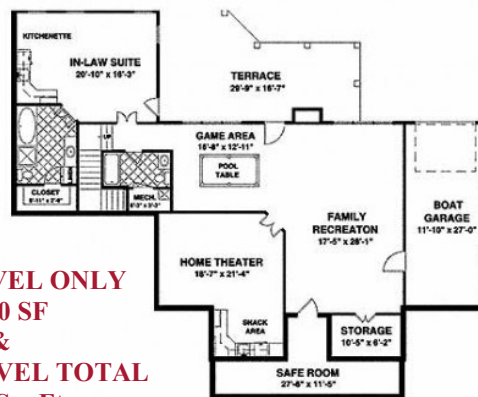

# The Primrose

**Front Elevation**

Sensational three-bedroom + plus ranch, with a sumptuous master suite, complete with his and her walk-in closets, glorious master bath with an adjoining laundry room, a sitting room, which opens to a huge deck, which is flanked

by a screened-in porch as well! This home is completely loaded with every imaginable amenity from separate formal living and dining rooms, to a massive open family room and huge country kitchen, complete with walk-in pantry, solid granite countertops, fine hardwood flooring, stainless appliances, which are standard fare, and multiple doors, which lead either to the screen porch or outside deck. Two additional bedroom suites, complete with their own (optional) private baths and walk-in closets, surprise one with the spaciousness and well-designed living space in this magnificent home!

Continue down to the lower level and be completely "wowed" by an entire level of optimum entertainment at it's best, with a gaming area, incredible home theater and additional family recreation room! A stunning in-law apartment complete with kitchenette, bath and leading to a private terrace, as well, makes this home simply sensational! Choose your customizing, with a three or four car garage, or Dream Oasis, to complete this masterpiece!

**Rear Elevation**

**FREE Granite Countertops FREE Plank Flooring FREE Brick Front FREE Central Air**

**Main Floor**

**Lower Level**

**MAIN LEVEL ONLY  
2,300 SF  
&  
LOWER LEVEL TOTAL  
4,600 Sq. Ft.**