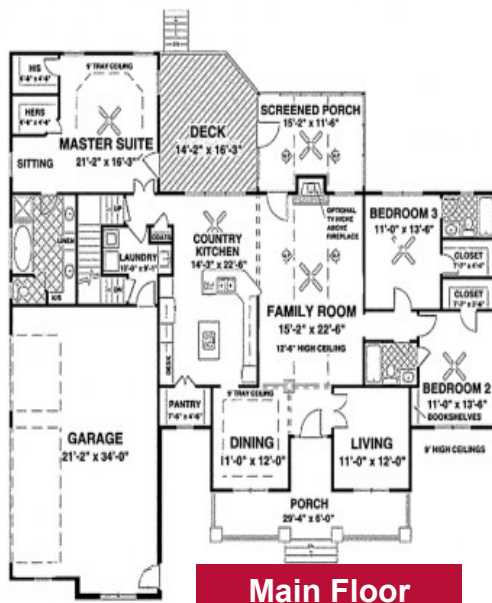

# The Primrose

**Front Elevation**

Sensational three-bedroom + plus ranch, with a sumptuous master suite, complete with his and her walk-in closets, glorious master bath with an adjoining laundry room, a sitting room, which opens to a huge deck, which is flanked

by a screened-in porch as well! This home is completely loaded with every imaginable amenity from separate formal living and dining rooms, to a massive open family room and huge country kitchen, complete with walk-in pantry, solid granite countertops, fine hardwood flooring, stainless appliances, which are standard fare, and multiple doors, which lead either to the screen porch or outside deck. Two additional bedroom suites, complete with their own (optional) private baths and walk-in closets, surprise one with the spaciousness and well-designed living space in this magnificent home!

Continue down to the lower level and be completely "wowed" by an entire level of optimum entertainment at it's best, with a gaming area, incredible home theater and additional family recreation room! A stunning in-law apartment complete with kitchenette, bath and leading to a private terrace, as well, makes this home simply sensational! Choose your customizing, with a three or four car garage, or Dream Oasis, to complete this masterpiece!

**Rear Elevation**

**FREE Granite Countertops FREE Plank Flooring FREE Brick Front FREE Central Air**

**Main Floor**

**Lower Level**

**MAIN LEVEL ONLY  
2,300 SF  
&  
LOWER LEVEL TOTAL  
4,600 Sq. Ft.**