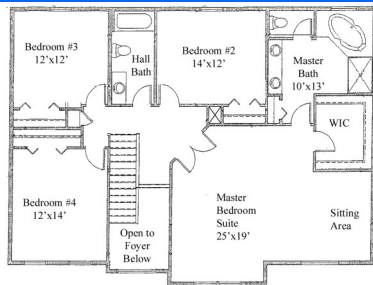

Berkshire 2nd Floor

Second Floor