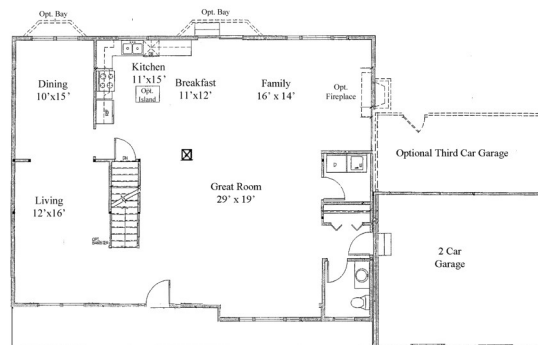

Berkshire 1st Floor

First Floor