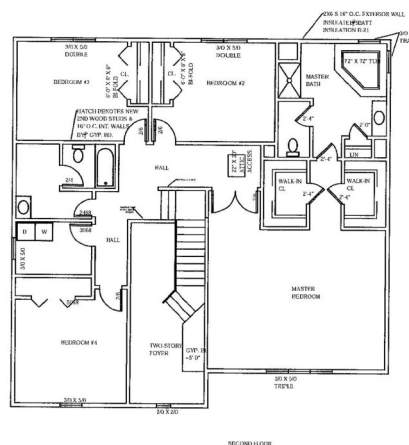

**2850 Square Feet \* 3 Car Garage \* 4 Bedroom 2.5 Bath**

Upon entering our newest exquisite design, **THE OXFORD MODEL**, you will be dazzled by this stunningly gorgeous home! This magnificent showplace is our grand four bedroom, two and a half bath home, with every imaginable amenity and boasts a three car garage, as well! This newly designed home grants every customers wish list, who may desire a SWEEPING STAIRCASE with four bedrooms too!

The open gourmet kitchen, formal dining and living room, can be built in the traditional way, or completely wide open with columns for a more expansive look! This gorgeous home comes complete with solid granite countertops, fine hardwood flooring, stainless appliances, which of course, are standard fare! Consider a main floor laundry as well! Four additional, spacious and luxurious bedrooms with two baths, await you upstairs! The huge master suite is fit for a king and queen with a sumptuous sitting room as well!

**First Floor**

**Second Floor**