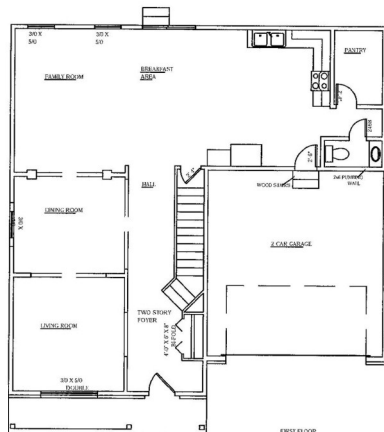

**2850 Square Feet \* 3 Car Garage \* 4 Bedroom 2.5 Bath**

Upon entering our newest exquisite design, **THE OXFORD MODEL**, you will be dazzled by this stunningly gorgeous home! This magnificent showplace is our grand four bedroom, two and a half bath home, with every imaginable amenity and boasts a three car garage, as well! This newly designed home grants every customers wish list, who may desire a SWEEPING STAIRCASE with four bedrooms too!

The open gourmet kitchen, formal dining and living room, can be built in the traditional way, or completely wide open with columns for a more expansive look! This gorgeous home comes complete with solid granite countertops, fine hardwood flooring, stainless appliances, which of course, are standard fare! Consider a main floor laundry as well! Four additional, spacious and luxurious bedrooms with two baths, await you upstairs! The huge master suite is fit for a king and queen with a sumptuous sitting room as well!

**First Floor**

**Second Floor**